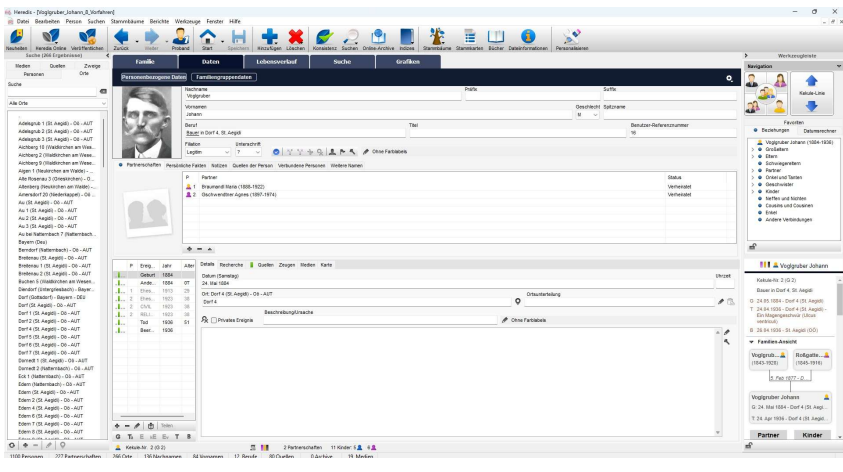

Heredis 2025 (€ 49,99 / Win, € 59,99 / Mac)

Konsulent Erich Lang