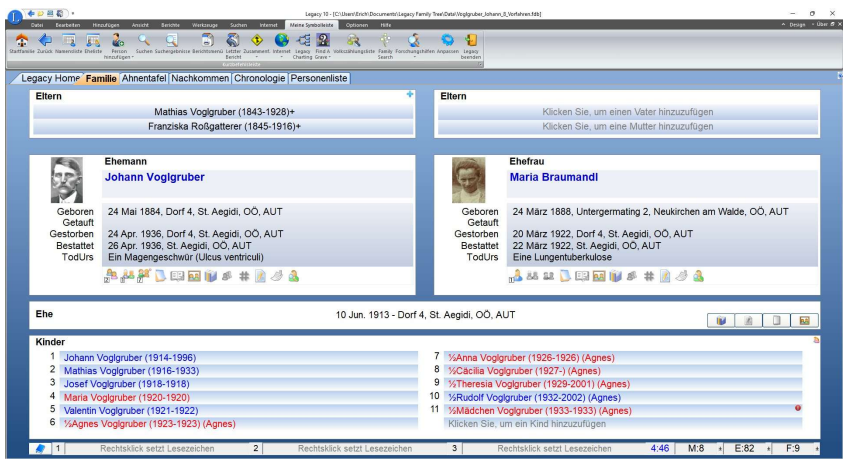

Konsulent Erich Lang

10 von 24

Ahnenblatt Version 2.99p (kostenlos / Win)

The screenshot shows the Ahnenblatt 2.99p software interface. At the top, there is a menu bar with options like 'Datei', 'Bearbeiten', 'Ansicht', 'Suchen', 'Einfügen', 'Tools', and 'Sprache'. Below the menu is a toolbar with various icons. The main area displays a family tree for 'Voglgruber, Johann'. A detailed information window is open for 'Voglgruber, Johann', showing his birth date (24.05.1884) and death date (24.04.1939). The tree includes names like 'Voglgruber, Mathias', 'Voglgruber, Josef', 'Voglgruber, Maria', 'Voglgruber, Martin', 'Wallner, Maria Anna', 'Sageder, Franz', and 'Sageder, Magdalena'. At the bottom, there are navigation buttons and a status bar.

Konsulent Erich Lang

11 von 24

Ahnenblatt Version 4.32 (€ 59,-- / Win)

The screenshot shows the Ahnenblatt 4.32 software interface. It features a more complex family tree structure. A central window displays a detailed view of 'Johann Voglgruber' with a table of his life events. The table includes columns for 'Ereignis/Feld', 'Datum', and 'Ort/Bezeichnung'. The table data is as follows:

Konsulent Erich Lang

12 von 24

FTM 2017deu / 2024eng (€ 80,- / Mac, Win)

Konsulent Erich Lang

13 von 24

Gramps 6.0.3 (kostenlos / Linux, Mac, Win)

Konsulent Erich Lang

14 von 24

Heredis 2025 (€ 49,99 / Win, € 59,99 / Mac)

Konsulent Erich Lang

Legacy Family Tree 10.0 (Kostenlos / Win)

Konsulent Erich Lang

Programme für spezielle grafische Darstellungen

Konsulent Erich Lang

Familienbande Version 2023 (kostenlos / Win)