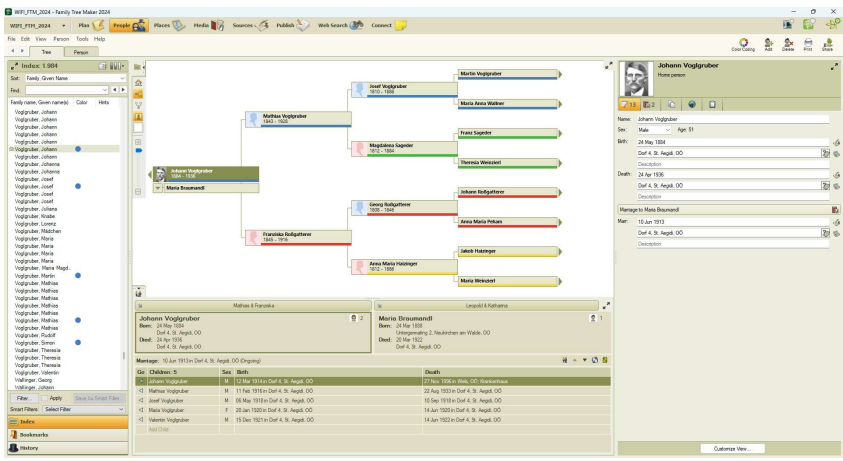

FTM 2017deu / 2024eng (€ 80,- / Mac, Win)

Konsulent Erich Lang

13 von 24