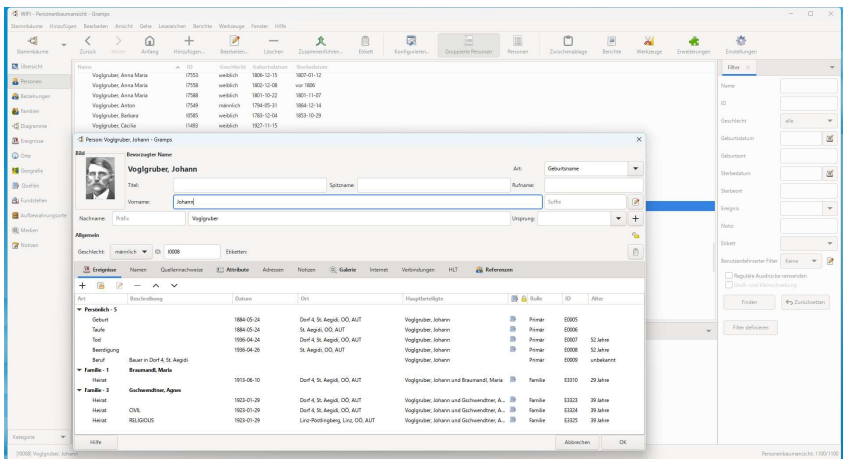

Konsulent Erich Lang

11 von 24

Ahnenblatt Version 4.32 (€ 59,-- / Win)

The screenshot shows the Ahnenblatt 4.32 software interface. It features a more complex family tree structure. A central window displays a detailed view of 'Johann Voglgruber' with a table of his life events. The table includes columns for 'Ereignis/Feld', 'Datum', and 'Ort/Bezeichnung'. The table data is as follows:

Konsulent Erich Lang

12 von 24

FTM 2017deu / 2024eng (€ 80,- / Mac, Win)

Konsulent Erich Lang

13 von 24

Gramps 6.0.3 (kostenlos / Linux, Mac, Win)

Konsulent Erich Lang

14 von 24